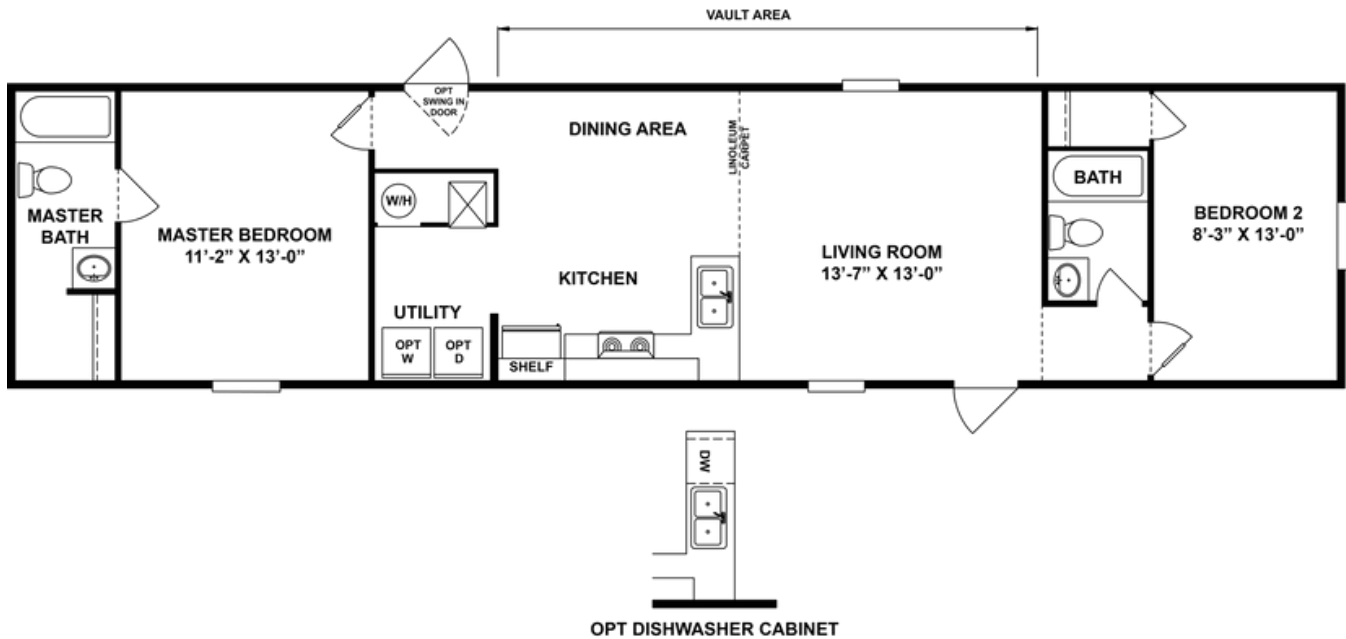

DELIGHT Model number: 47TRU14602AH18

2 beds • 2 baths • 840 sq.ft. • 14' width • 60' depth

Our home building facilities invest in continuous product and process improvements. Plans, dimensions, features, materials, specifications and availability are subject to change without notice or obligation. Renderings and floor plans are representative likenesses of our homes and may differ from the actual homes. We invite you to tour a Home Center near you and inspect the highest value in quality housing available or call (205) 755-4023 to speak with a Home Consultant. Copyright 2017, CMH. All rights reserved.

<https://www.claytonhomesclanton.com>

CLAYTON HOMES- CLANTON

2101 HOLIDAY INN DRIVE
CLANTON, AL 35046

Monday - Thursday: 9am to 6pm
Friday: 9am to 6pm
Saturday: 9am to 5pm
Sunday: Closed

(205) 755-4023